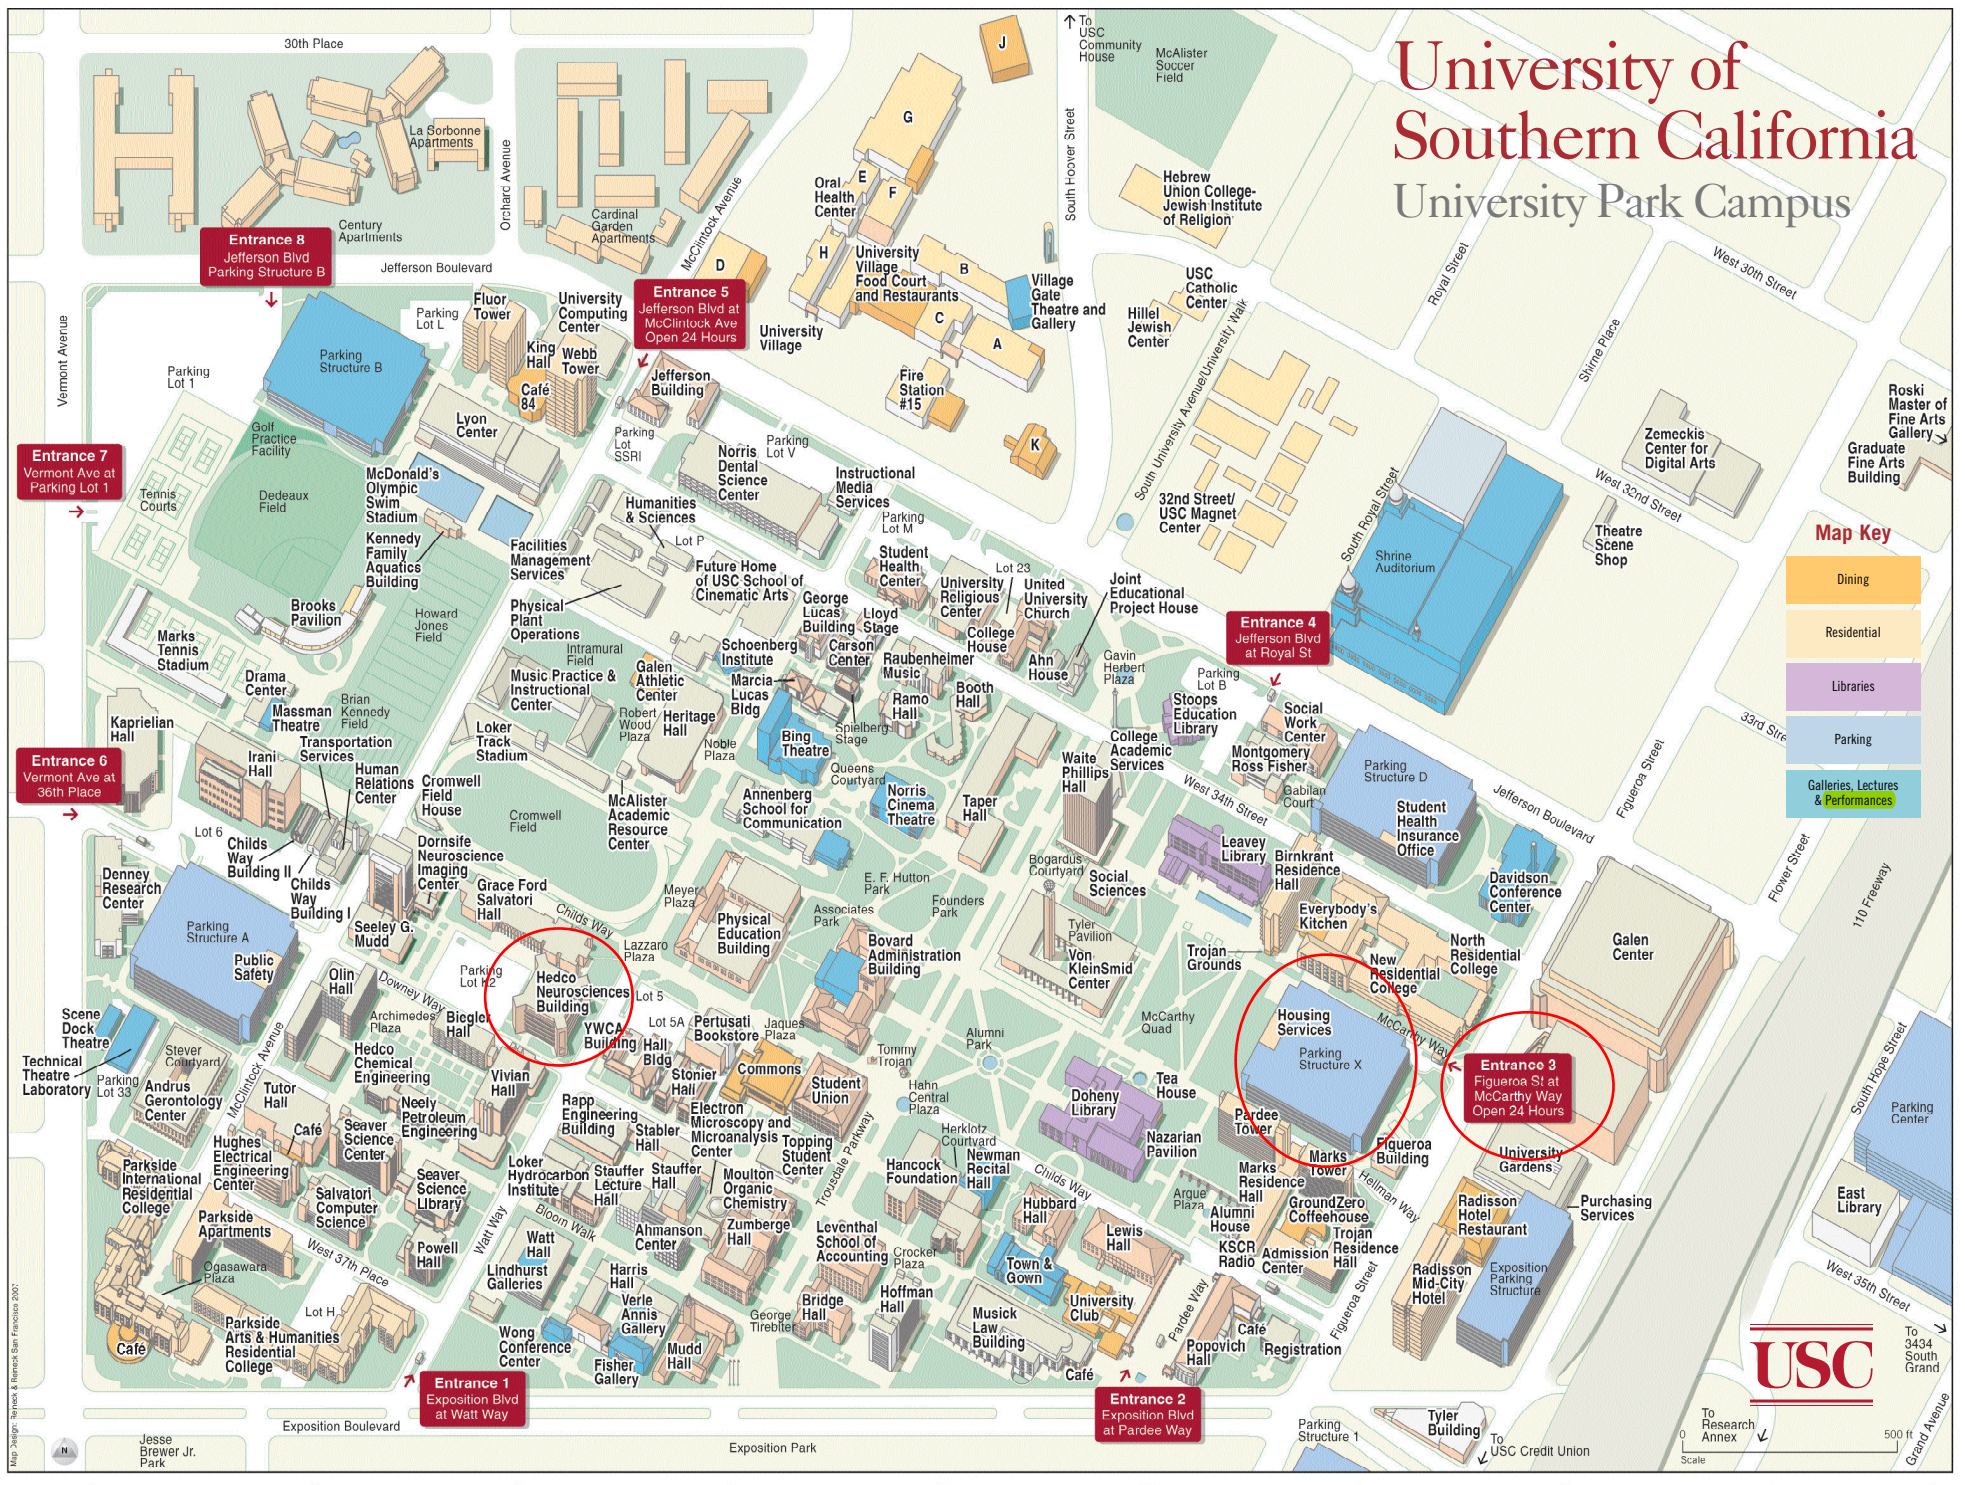

University of Southern California

University Park Campus

Map Key

	Dining
	Residential
	Libraries
	Parking
	Galleries, Lectures & Performances

To Research Annex
Scale
500 ft
To 3434 South Grand
Grand Avenue